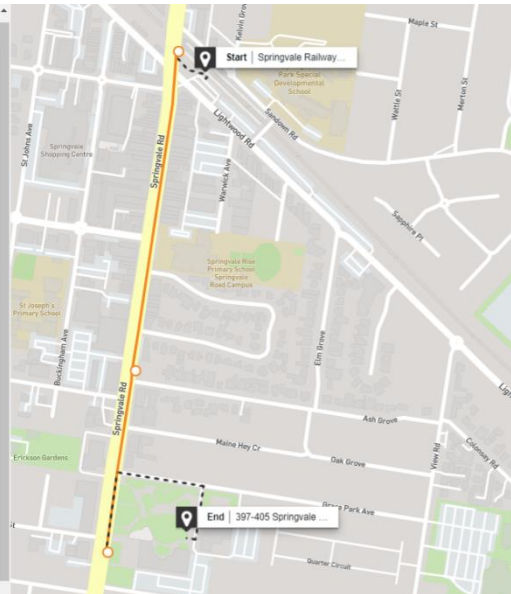

# Melbourne CBD to Springvale Town Hall via Public Transport

Allow approximately 1 hour for travel between the city and the Springvale City Hall (397 - 405 Springvale Rd, Springvale VIC 3171)

Plan your trip via Journey Planner: <https://www.ptv.vic.gov.au/journey>

# Journey via Train / Train & Bus

The [Pakenham](#) and [Cranbourne](#) rail lines will get you to **Springvale station**. (30 minute trip)

Services depart from Platform 6 at **Flinders Street Station**.

9:21am - 9:30am 9 mins

🚶 811 🚶

Zone	Fare	Ticket type
2	\$3.10*	myki

- Springvale Railway Station (Springvale) Start 9:21am
- Walk 121m - 4 mins
- Springvale Railway Station/Lightwood Rd (Springvale) 9:23am
- 811 Bus to Brighton 1 stop - 1 min
- Ash Gr/Springvale Rd (Springvale) 9:24am
- Walk 388m - 8 mins
- 397-405 Springvale Rd, Springvale VIC 3171, Australia, (Springvale) End 9:30am

**< Journey details**

8:45am - 8:54am 9 mins

🚶 813 🚶

Zone	Fare	Ticket type
2	\$3.10*	myki

- Springvale Railway Station (Springvale) Start 8:45am
- Walk 30m - 2 mins
- Springvale Station/Springvale Rd (Springvale) 8:47am
- 813 Bus to Dandenong 2 stops - 1 min
- Disruption (1)
- Springvale Library/Springvale Rd (Springvale) 8:48am
- Walk 351m - 8 mins
- 397-405 Springvale Rd, Springvale VIC 3171, Australia, (Springvale) End 8:54am