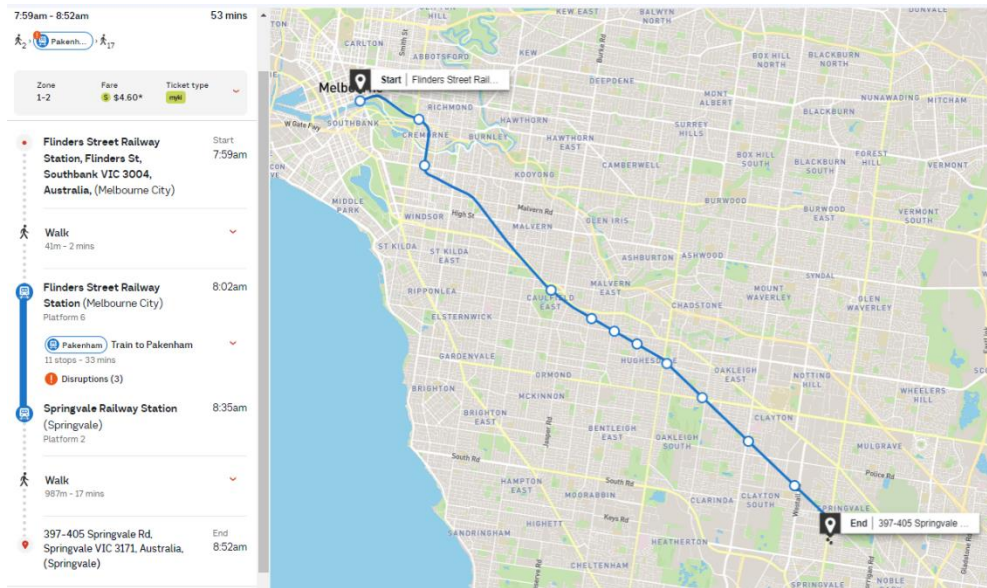

# Melbourne CBD to Springvale Town Hall via Public Transport

Allow approximately 1 hour for travel between the city and the Springvale City Hall (397 - 405 Springvale Rd, Springvale VIC 3171)

Plan your trip via Journey Planner: <https://www.ptv.vic.gov.au/journey>

# Journey via Train / Train & Bus

The [Pakenham](#) and [Cranbourne](#) rail lines will get you to **Springvale station**. (30 minute trip)

Services depart from Platform 6 at **Flinders Street Station**.

9:21am - 9:30am 9 mins

🚶 811 🚶

Zone	Fare	Ticket type
2	\$3.10*	myki

- Springvale Railway Station (Springvale) Start 9:21am
- Walk 121m - 4 mins
- Springvale Railway Station/Lightwood Rd (Springvale) 9:23am
- 811 Bus to Brighton 1 stop - 1 min
- Ash Gr/Springvale Rd (Springvale) 9:24am
- Walk 388m - 8 mins
- 397-405 Springvale Rd, Springvale VIC 3171, Australia, (Springvale) End 9:30am

**< Journey details**

8:45am - 8:54am 9 mins

🚶 813 🚶

Zone	Fare	Ticket type
2	\$3.10*	myki

- Springvale Railway Station (Springvale) Start 8:45am
- Walk 30m - 2 mins
- Springvale Station/Springvale Rd (Springvale) 8:47am
- 813 Bus to Dandenong 2 stops - 1 min
- Disruption (1)
- Springvale Library/Springvale Rd (Springvale) 8:48am
- Walk 351m - 8 mins
- 397-405 Springvale Rd, Springvale VIC 3171, Australia, (Springvale) End 8:54am