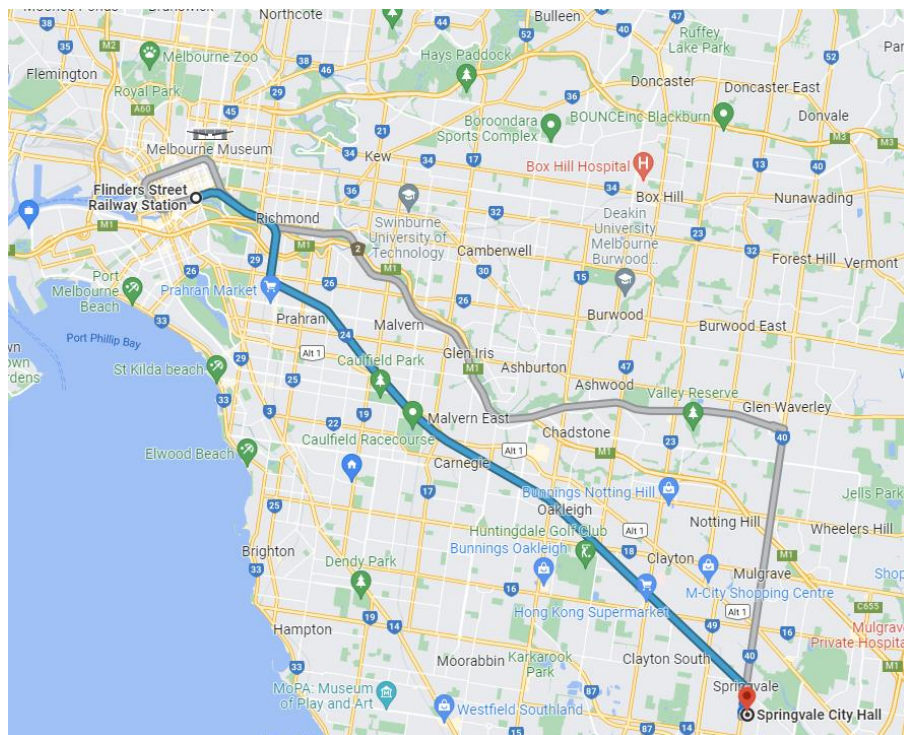

# Melbourne CBD to Springvale Town Hall via Public Transport

Allow approximately 1 hour for travel between the city and the Springvale City Hall (397 - 405 Springvale Rd, Springvale VIC 3171)

Plan your trip via Journey Planner: <https://www.ptv.vic.gov.au/journey>

# Journey via Train / Train & Bus

The [Pakenham](#) and [Cranbourne](#) rail lines will get you to **Springvale station**. (30 minute trip)

Services depart from Platform 6 at **Flinders Street Station**.

Frequency: Services depart every 20 minutes on Saturday and every 40 minutes on Sunday.

Fare: \$4.60 ([MyKi](#) card required)

From Springvale Station the Springvale City Hall is a 980-meter walk, taking approximately 15 minutes.

**< Journey details**

8:45am - 8:54am 9 mins

🚶 813 🚶

Zone	Fare	Ticket type
2	\$3.10*	myki

- Springvale Railway Station (Springvale) Start 8:45am
- Walk 30m - 2 mins
- Springvale Station/Springvale Rd (Springvale) 8:47am
- 813 Bus to Dandenong 2 stops - 1 min
- Disruption (1)
- Springvale Library/Springvale Rd (Springvale) 8:48am
- Walk 351m - 8 mins
- 397-405 Springvale Rd, Springvale VIC 3171, Australia, (Springvale) End 8:54am